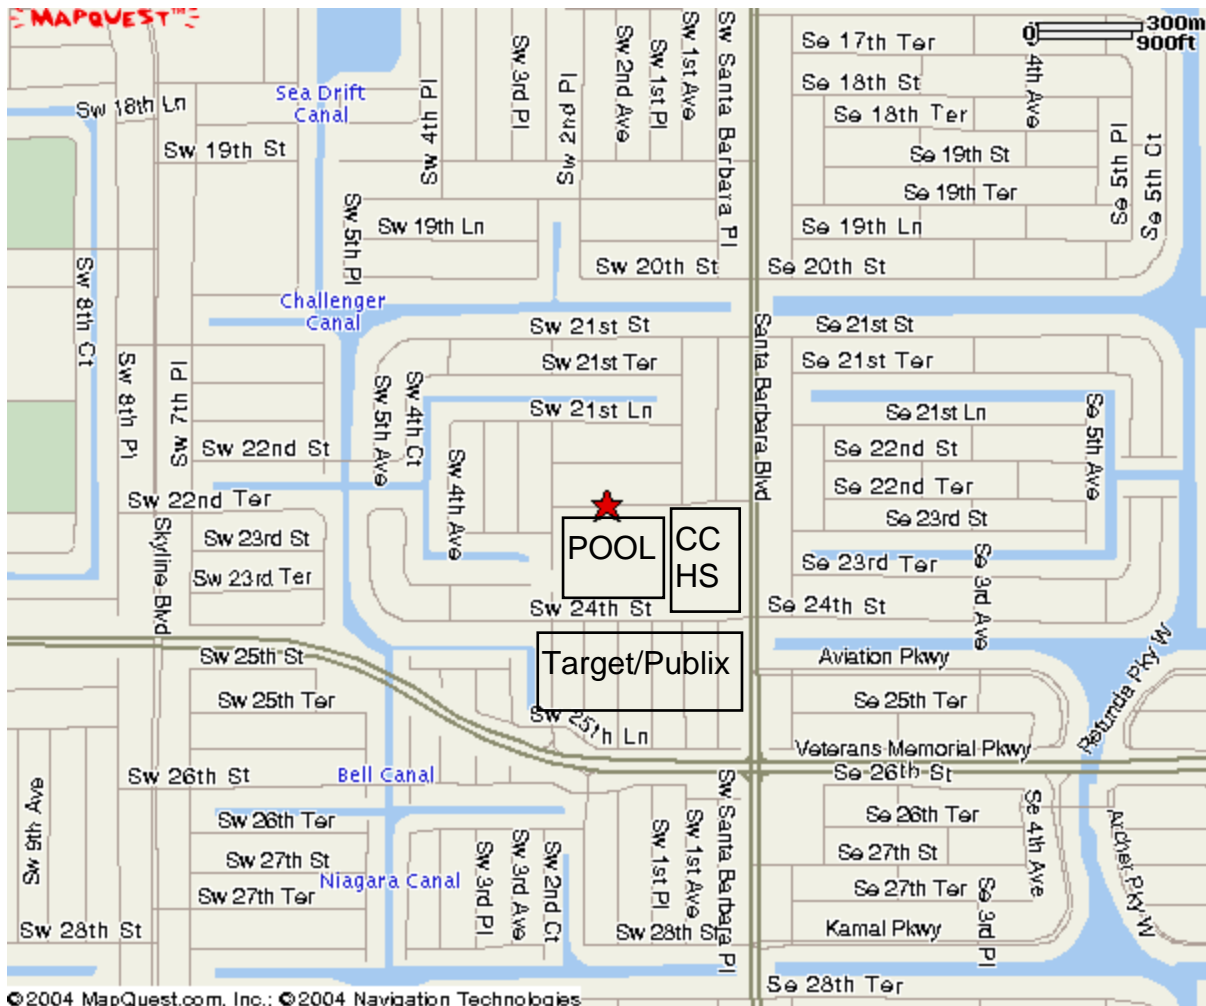

MAPQUEST

209 Sw 22nd Ter
Cape Coral FL
33991-4305 US

Notes:

[All rights reserved. Use Subject to License/Copyright](#) | [Map Legend](#)

This map is informational only. No representation is made or warranty given as to its content. User assumes all risk of use. MapQuest and its suppliers assume no responsibility for any loss or delay resulting from such use.

[Privacy Policy](#) & [Legal Notices](#) © 2004 MapQuest.com, Inc. All rights reserved.